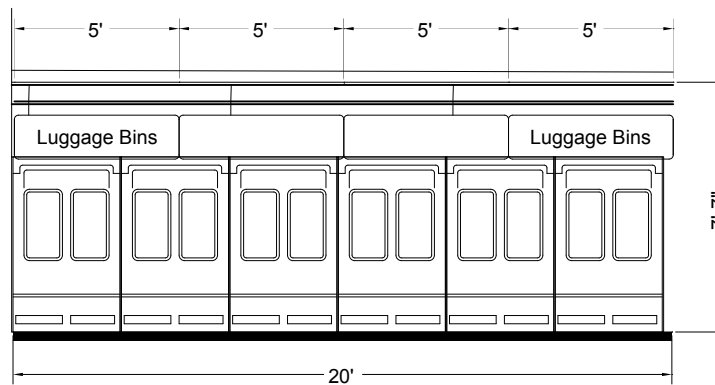

Left Sectional

Front View

FRONT

AIR HOLLYWOOD

Studio:
Narrow Body 737

Scale:
1/8" = 1'-0"

AIR HOLLYWOOD
13238 Weidner St.
Los Angeles, Ca. 91301

Floor Plan:

G

Left Sectional

AIR HOLLYWOOD

Studio:
Narrow Body Sectional

Scale:
1/8" = 1'-0"

AIR HOLLYWOOD
13238 Weidner St.
Los Angeles, Ca. 91301

Floor Plan:

H