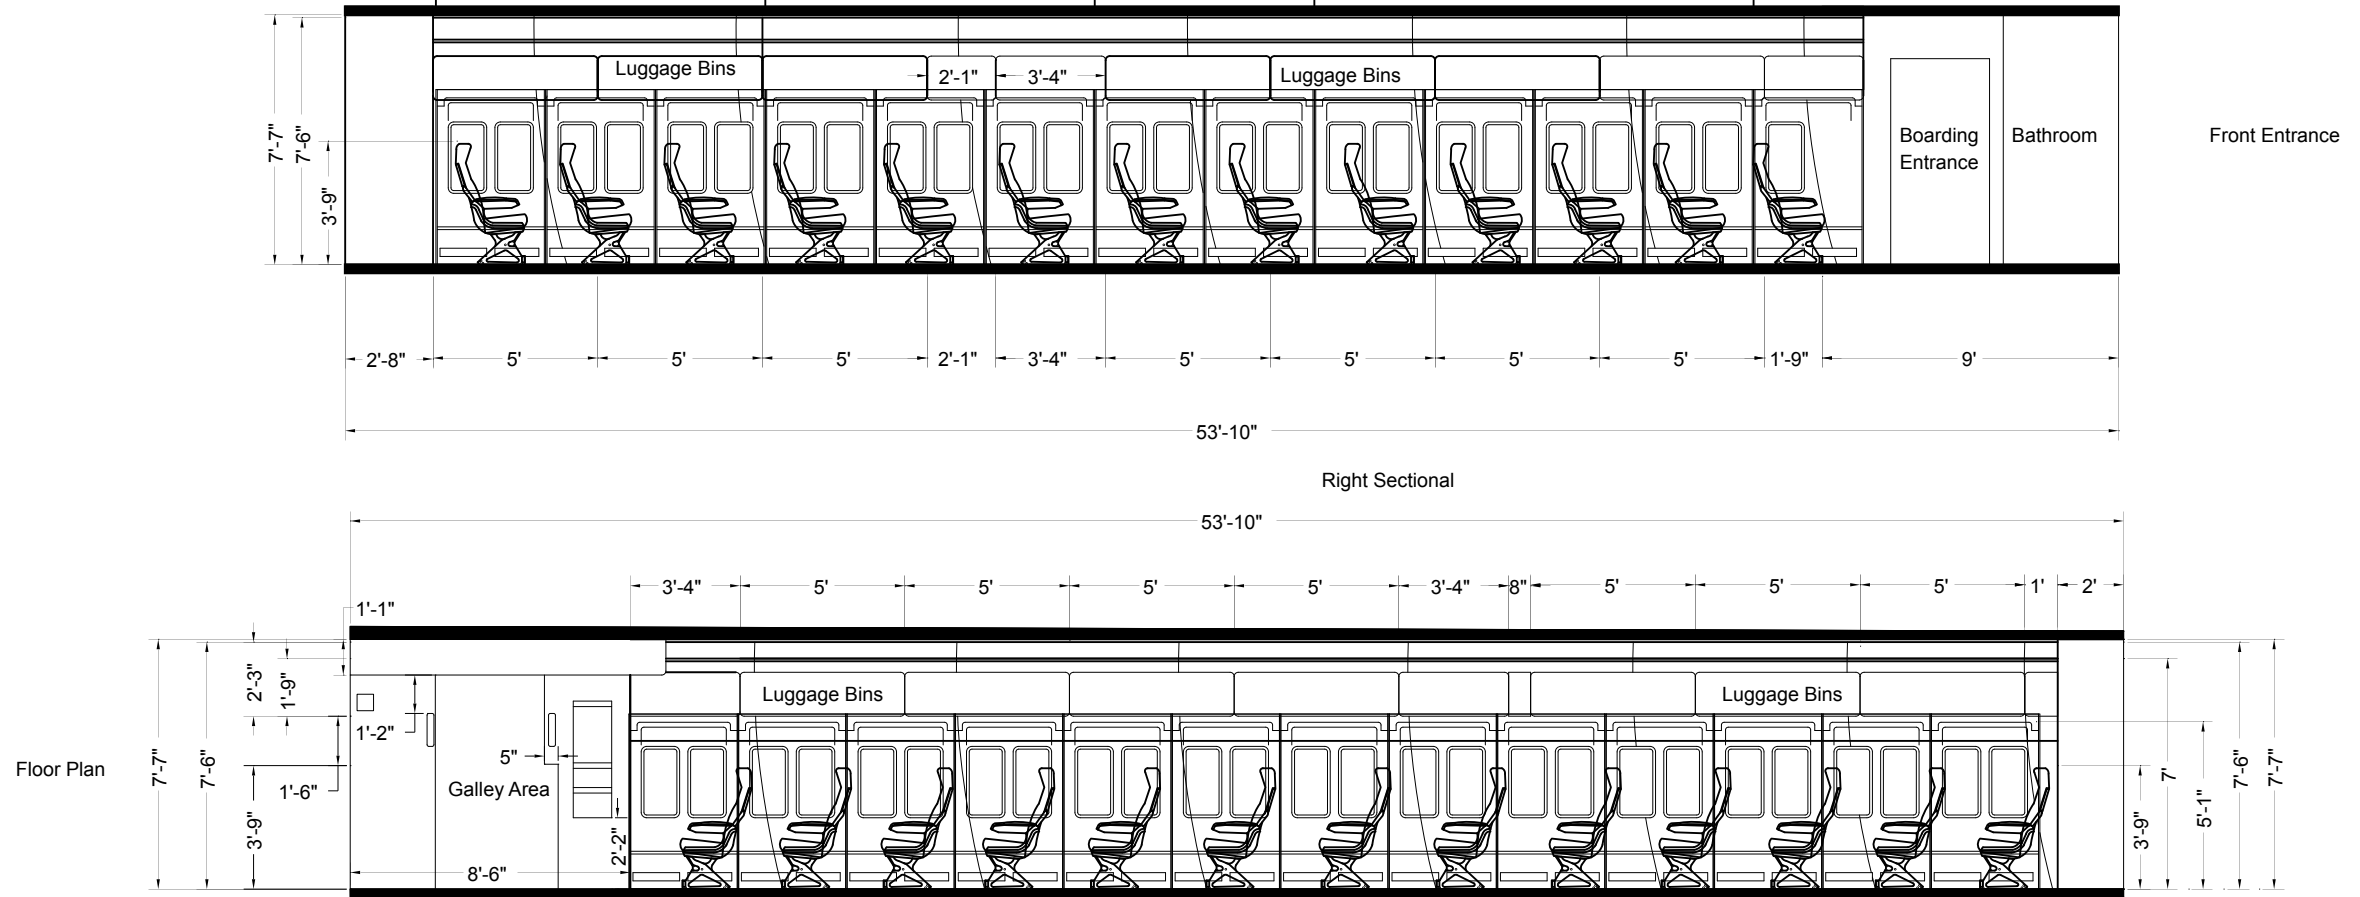

Left Sectional

Front View

FRONT

AIR HOLLYWOOD

Studio:
Narrow Body 737

Scale:
1/8" = 1'-0"

AIR HOLLYWOOD
13238 Weidner St.
Los Angeles, Ca. 91301

Floor Plan:

G

Left Sectional

AIR HOLLYWOOD

Studio:
Narrow Body Sectional

Scale:
1/8" = 1'-0"

AIR HOLLYWOOD
13238 Weidner St.
Los Angeles, Ca. 91301

Floor Plan:

H